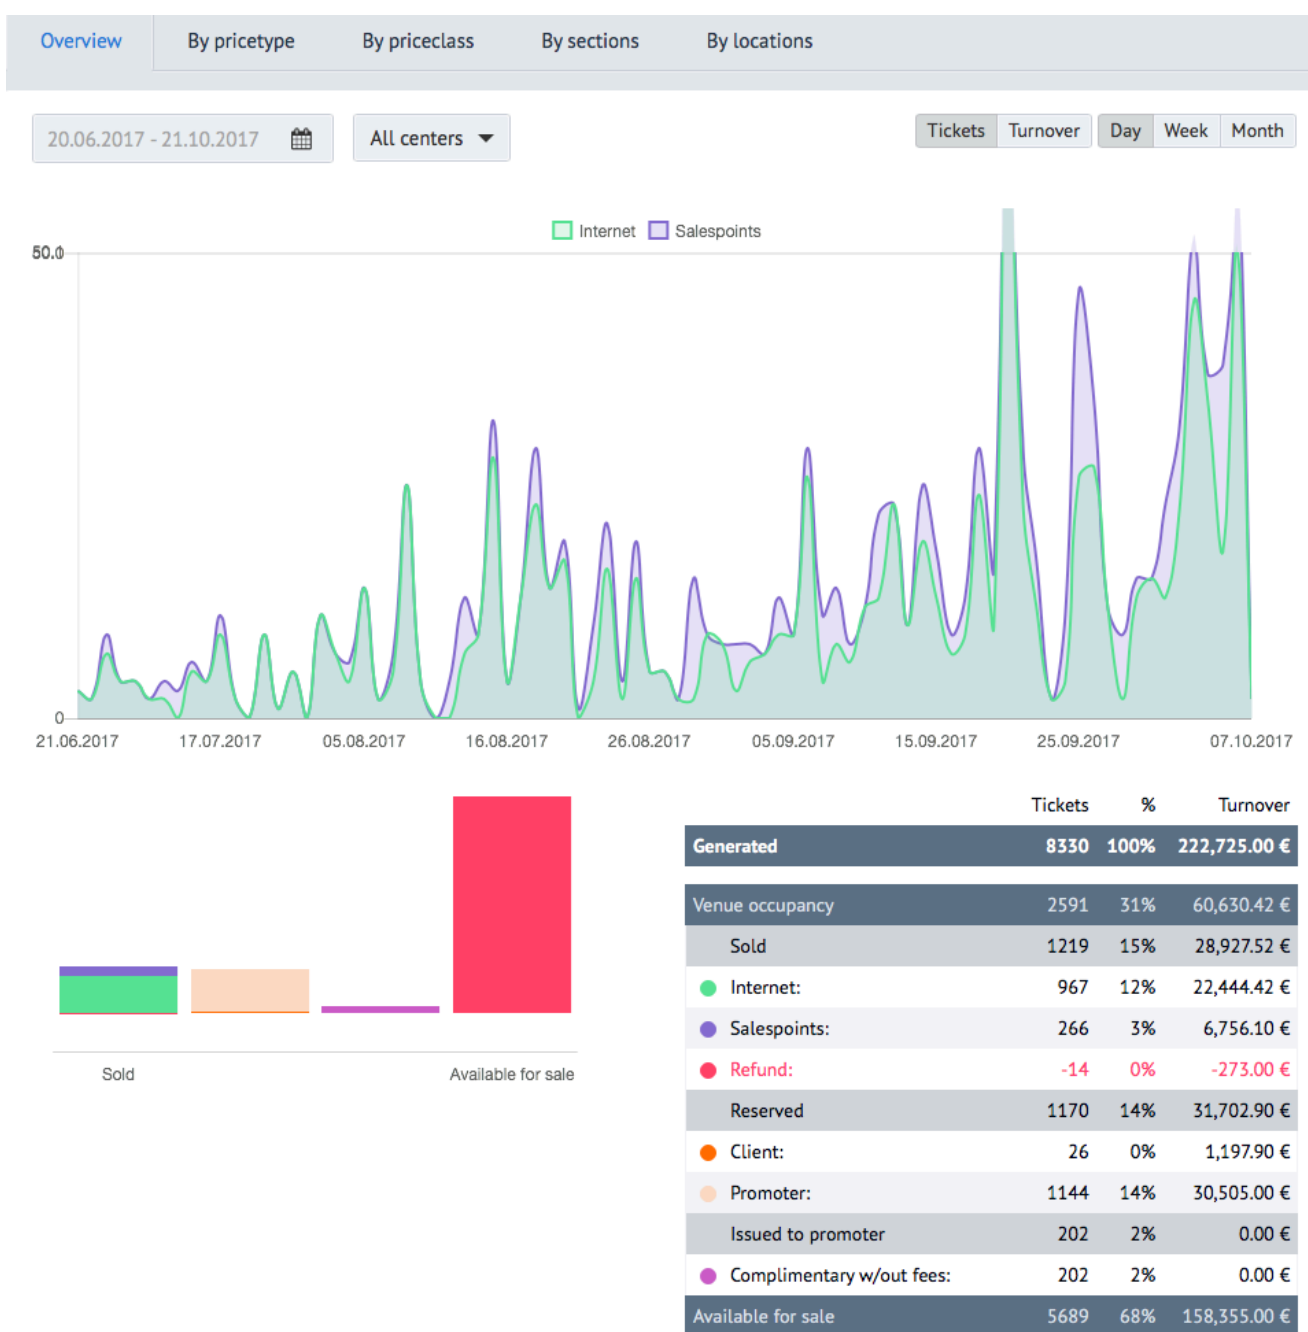

Statistika par pārdoto