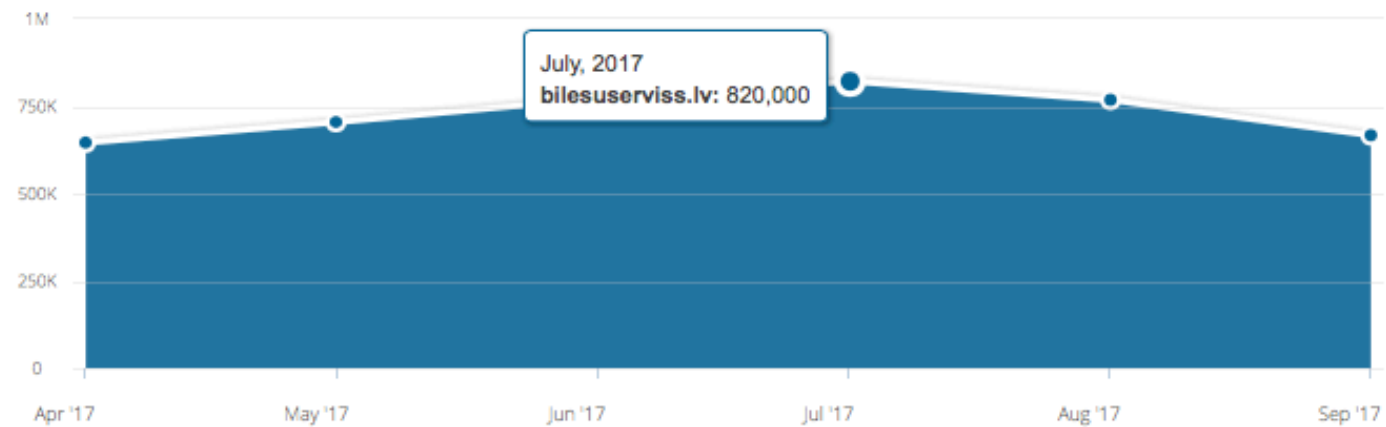

Total Visits ⓘ

[Embed Graph](#)

🖥️ 📱 On desktop & mobile web, in the last 6 months

Engagement

Total Visits	666.8K ▼ 13.19%
🕒 Avg. Visit Duration	00:02:55
📄 Pages per Visit	5.94
➡ Bounce Rate	36.28%

Similarweb.com