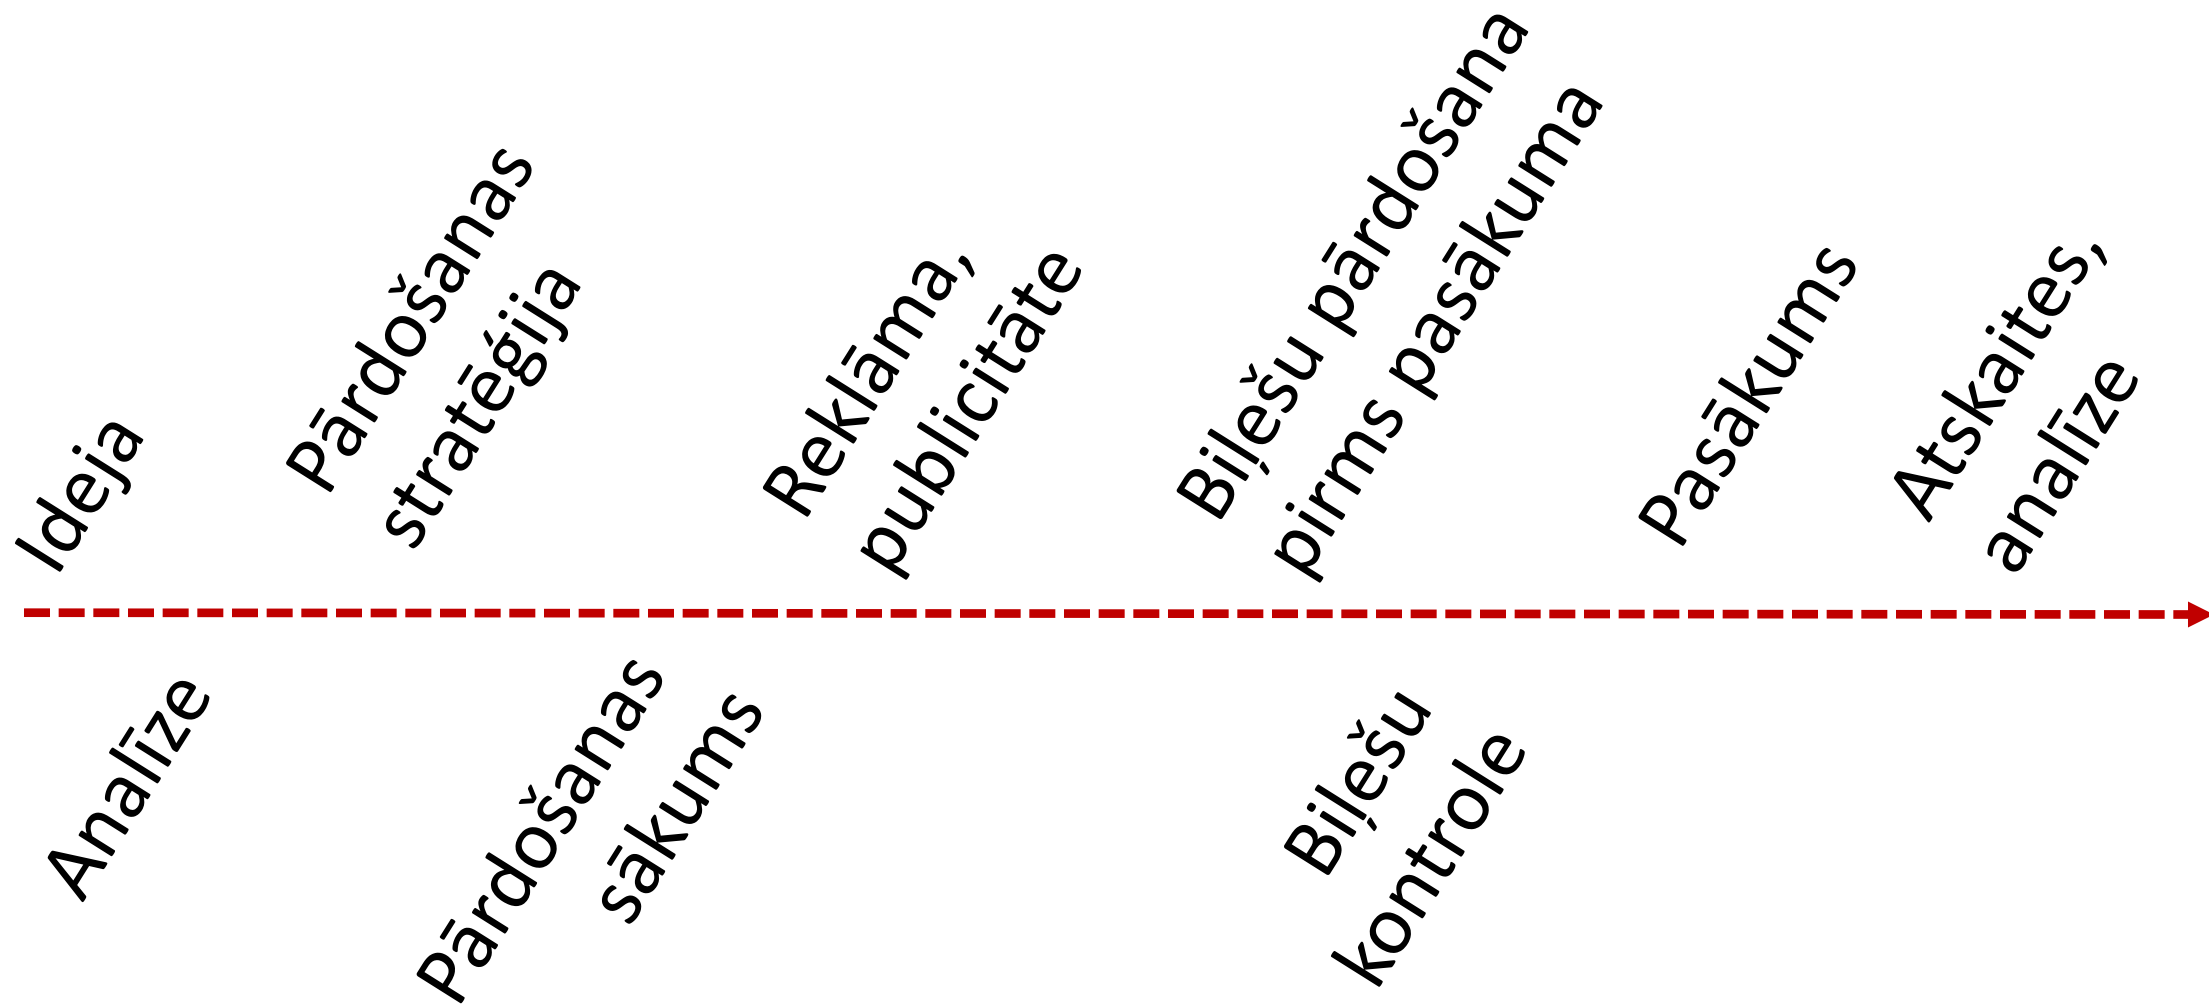

Pasākuma biļešu pārdošanas cikls