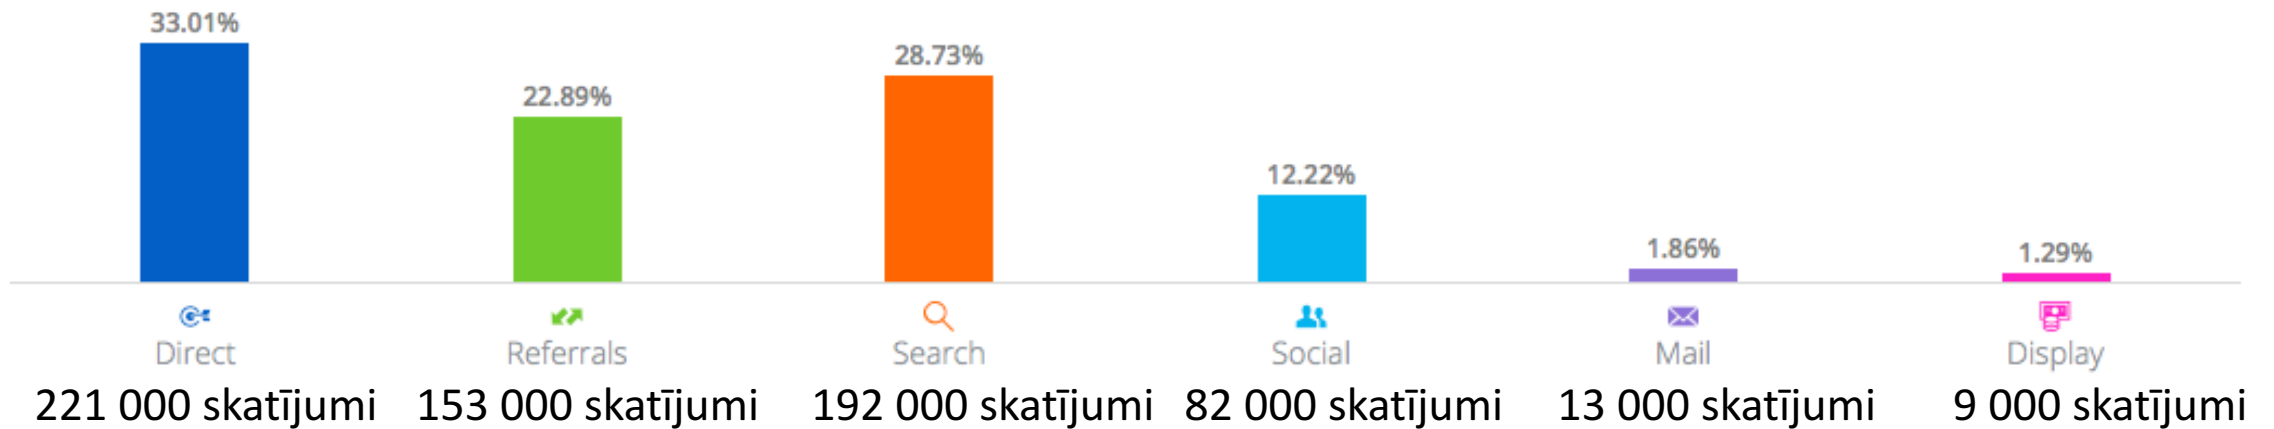

Similarweb.com

bilesuserviss.lv – kā pasākumu meklētājs, Google of events

Traffic Sources ⓘ

[Embed Graph](#)

🖥️ On desktop

Septembris 2017