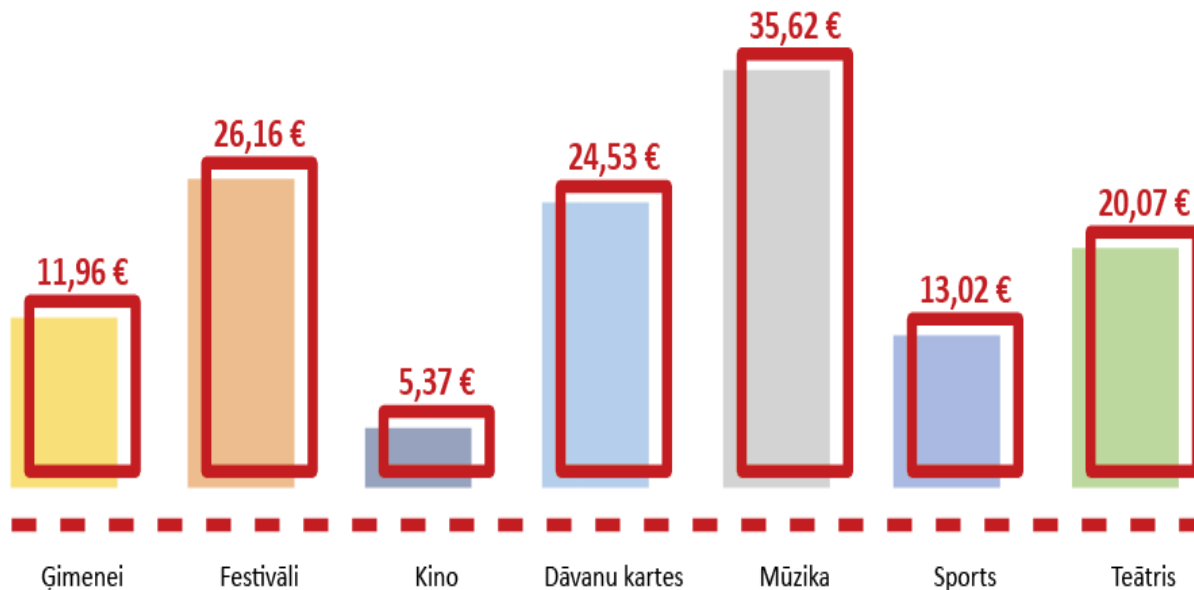

The people who follow your Page

Women

81%
Your followers

Men

18%
Your

Pārdošanas statistika 2016

Vidējā biļetes cena

Pēc pasākuma veida (gb.)

Total Visits ⓘ

[Embed Graph](#)

🖥️ 📱 On desktop & mobile web, in the last 6 months

Engagement

Total Visits	666.8K ▼ 13.19%
🕒 Avg. Visit Duration	00:02:55
📄 Pages per Visit	5.94
➡ Bounce Rate	36.28%

Similarweb.com