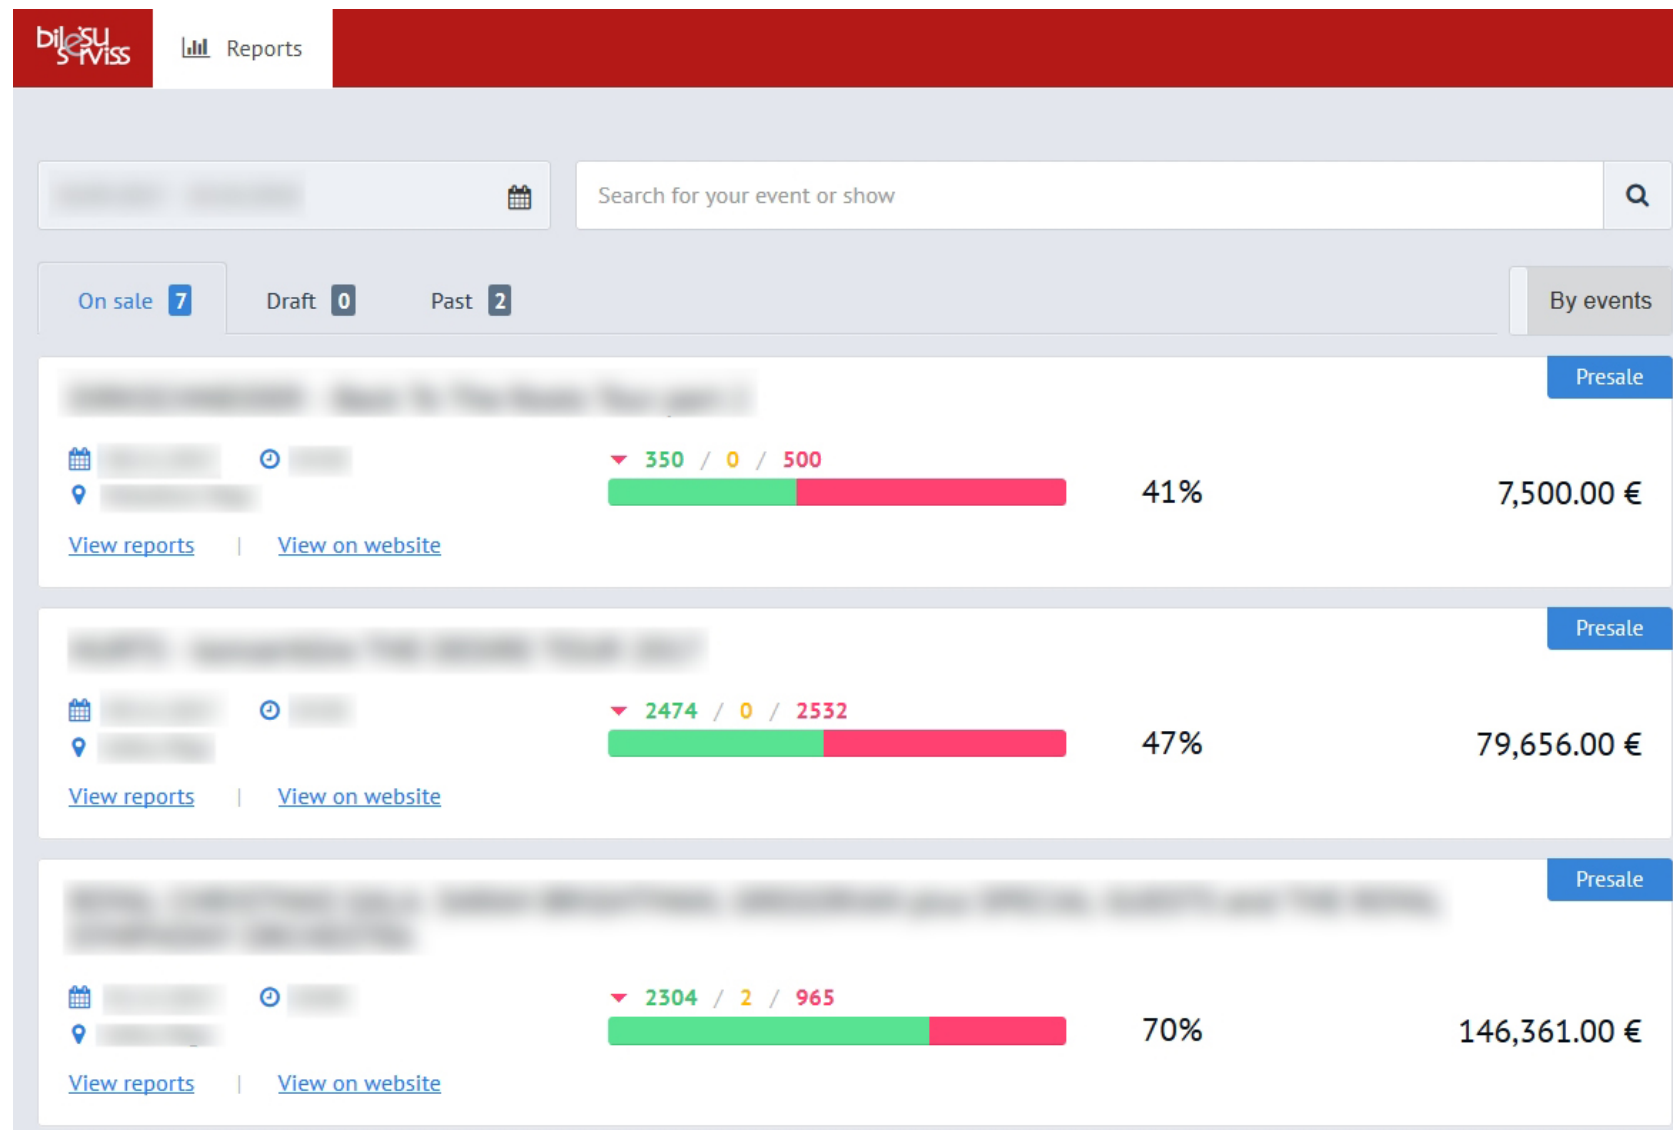

Analītika, kas palīdz pārdot vairāk